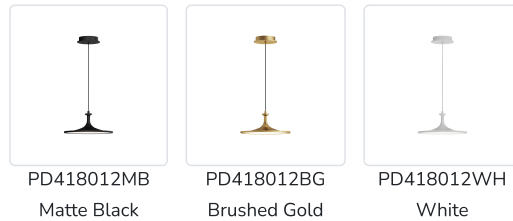

AVAILABLE FINISHES:

*For complete warranty terms, please visit: www.aloralighting.com/warranty