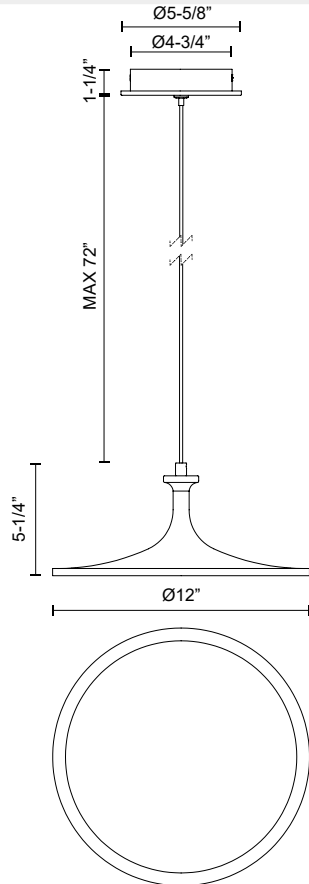

## ISSA PD418012

FIXTURE DIMENSIONS	D12" x H5-1/4"
LIGHT SOURCE	LED with DC Driver
WATTAGE	20W
TOTAL LUMENS	1600lm
DELIVERED LUMENS	700lm*
VOLTAGE	120V
COLOR TEMPERATURE	3000K
CRI (RA)	90CRI
DIMMABLE	Yes, TRIAC or ELV Dimmer (Not Included)
DIFFUSER DETAILS	Frosted Acrylic
MATERIAL	Aluminum + Steel
WIRE LENGTH	72" Max
MINIMUM HANG HEIGHT	9"
SLOPED CEILING ADAPTABLE	Yes
LOCATION	Dry
CEC TITLE 24 JA8	Yes, JA8-19
CANOPY DIMENSIONS	D5-5/8" x H1-1/4"
BRAND	Alora Mood

[ D - Diameter, L - Length, W - Width, H - Height, E - Extension ]